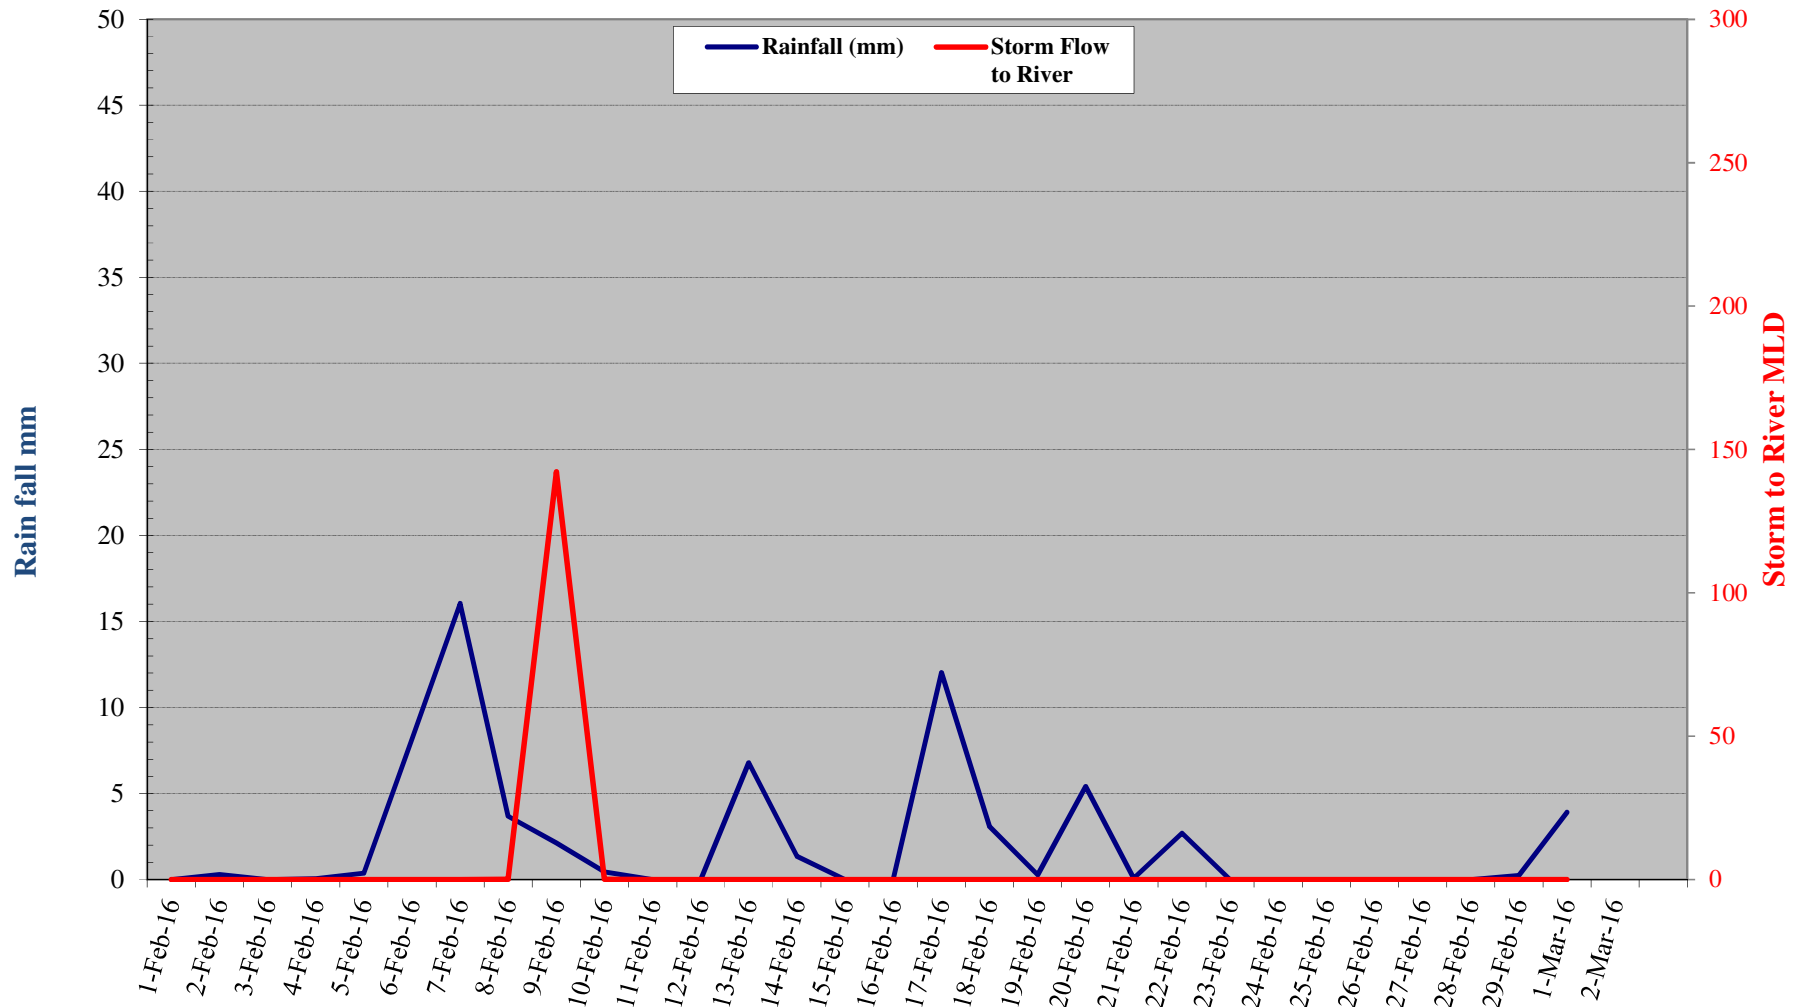

## Mogden STW April 2016 Storm Flow to River & Rain Fall

## Mogden STW March 2016 Storm Flow to River & Rain Fall

## Mogden STW February 2016 Storm Flow to River & Rain Fall

## Mogden STW January 2016 Storm Flow to River & Rain Fall