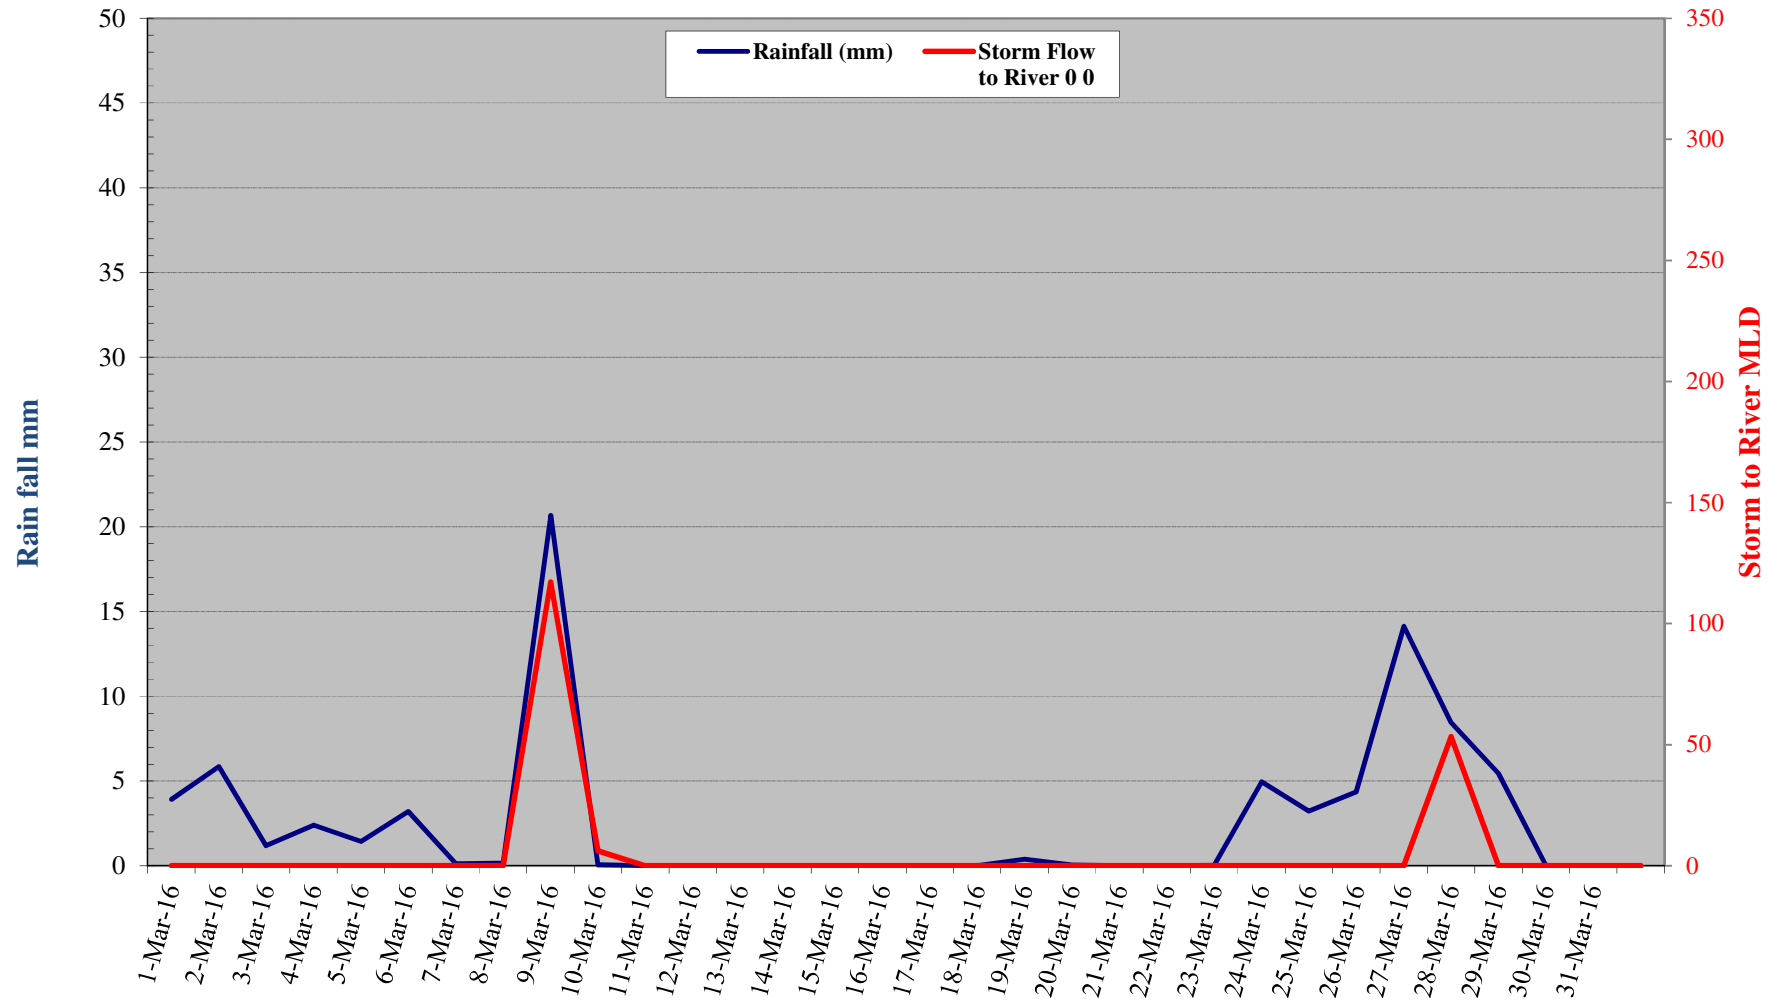

## Mogden STW April 2016 Storm Flow to River & Rain Fall

## Mogden STW March 2016 Storm Flow to River & Rain Fall

## Mogden STW February 2016 Storm Flow to River & Rain Fall

## Mogden STW January 2016 Storm Flow to River & Rain Fall