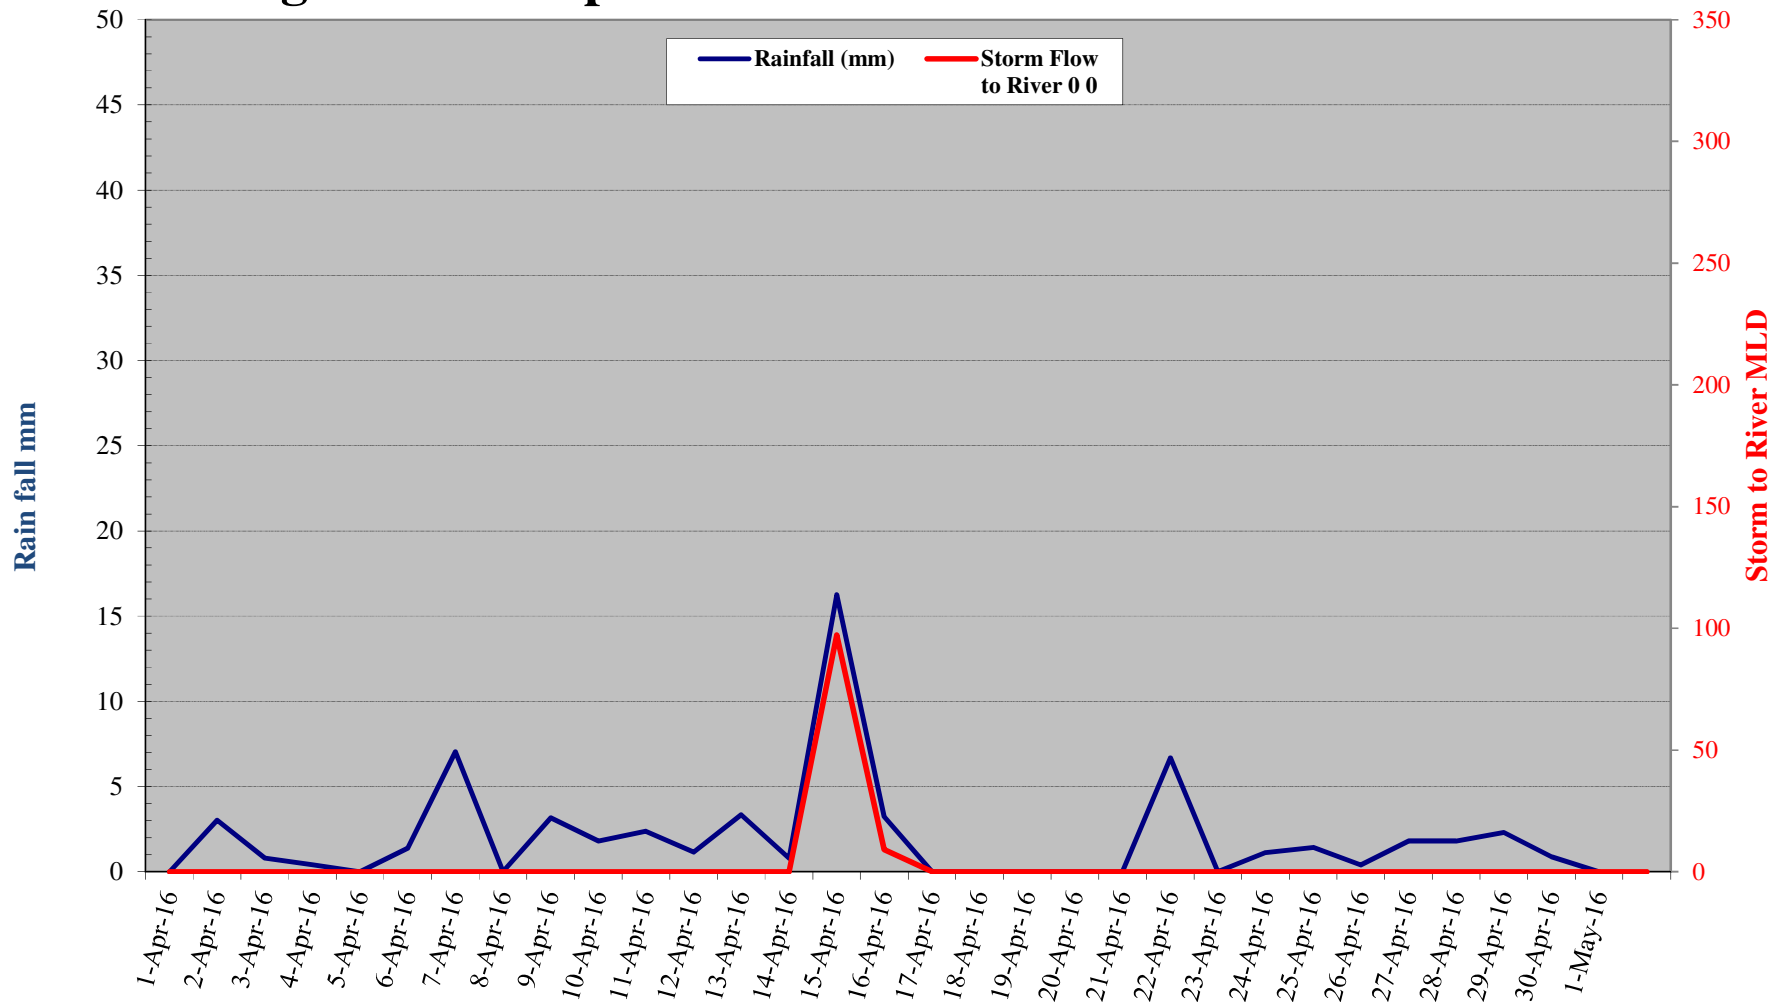

## Mogden STW April 2016 Storm Flow to River & Rain Fall

## Mogden STW March 2016 Storm Flow to River & Rain Fall

## Mogden STW February 2016 Storm Flow to River & Rain Fall

## Mogden STW January 2016 Storm Flow to River & Rain Fall